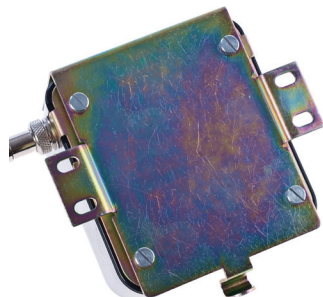

DC-1

Universal Rapid Single Vehicle Charger

CHARGER Series

Description

Rapid Universal tri-chemistry vehicle (DC) charger

Ideal solution for charging your portable on the go! Perfect for forestry, public safety, film production and disaster relief. Includes charger cup, cigarette lighter power cable and mounting bracket with radio restraint straps. Cups are available for almost all brand portables.

Please reference the "Cup Chart" on page 42 for supported radio models.

Features

- Rapid Charger, Tri-chemistry
- Super tough poly carbon casing with steel base plate
- LED charging/charged indicator
- 12V DC input with supplied cigarette lighter cable
- Supplied with steel mounting bracket and hardware
- Integrated Quick Snap™ restraint strap with thumb tab to keep radios secure
- Wide range of adapter cups available
- Optional 10ft hard wire kit available
- Two year warranty

PC-DC6-10
10 ft. fused cable, hard wire kit
for AC/DC-3, AC/DC-6, DC-1

Solid steel mounting plate

Bayonet style locking DC cable port