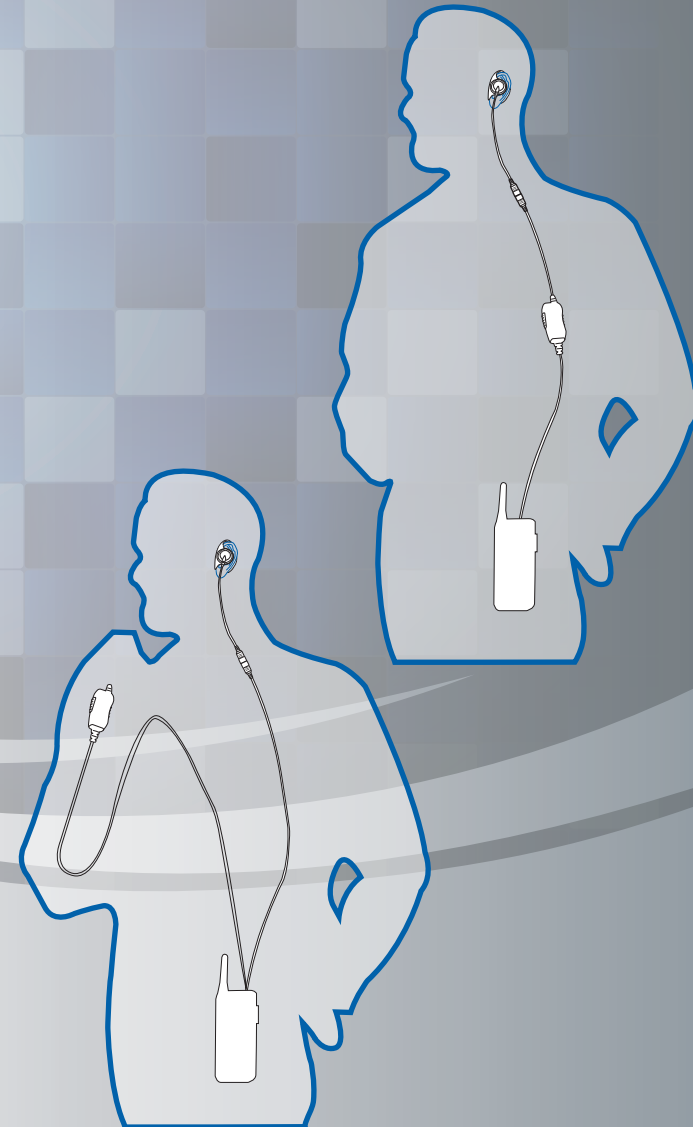

New! OTTO LOC™ Surveillance Kit Benefits

- Unique, durable OTTO LOC™ quick disconnect feature that allows five interchangeable options
- OTTO LOC™ connector fits tightly with a pull force exceeding 5 lbs
- Kevlar reinforced cabling on all wire kits for added durability
- Available in both one and two wire versions covering 16 different radio connectors
- Easy assembly
- Replaceable components

5 INTERCHANGEABLE EAR PIECES

Earloop

Adjustable
Ear Hanger

Quick Disconnect
Acoustic Tube

Earbud

Swivel
Earpiece

ONE OR TWO WIRE OPTIONS

OTTO LOC™

- OTTO LOC™ Connector
- Kevlar Reinforced Cable
- Ergonomic PTT Design with 16 different radio connectors

KENWOOD