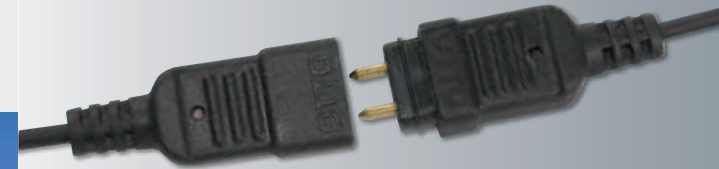

New! OTTO LOC™ Surveillance Kit Benefits

- Unique, durable OTTO LOC™ quick disconnect feature that allows five interchangeable options
- OTTO LOC™ connector fits tightly with a pull force exceeding 5 lbs
- Kevlar reinforced cabling on all wire kits for added durability
- Available in both one and two wire versions covering 16 different radio connectors
- Easy assembly
- Replaceable components

HiTechWireless

888.511.5162

www.HiTechWireless.com

OTTO LOC™

SURVEILLANCE KITS

INTERCHANGEABLE EAR PIECES

Digital Compatible
One & Two Wire Versions

ERGONOMIC PTT DESIGN

5 INTERCHANGEABLE EAR PIECES

Earloop

Adjustable
Ear Hanger

Quick Disconnect
Acoustic Tube

Earbud

Swivel
Earpiece

ONE OR TWO WIRE OPTIONS

OTTO LOC™

- OTTO LOC™ Connector
- Kevlar Reinforced Cable
- Ergonomic PTT Design with 16 different radio connectors

KENWOOD