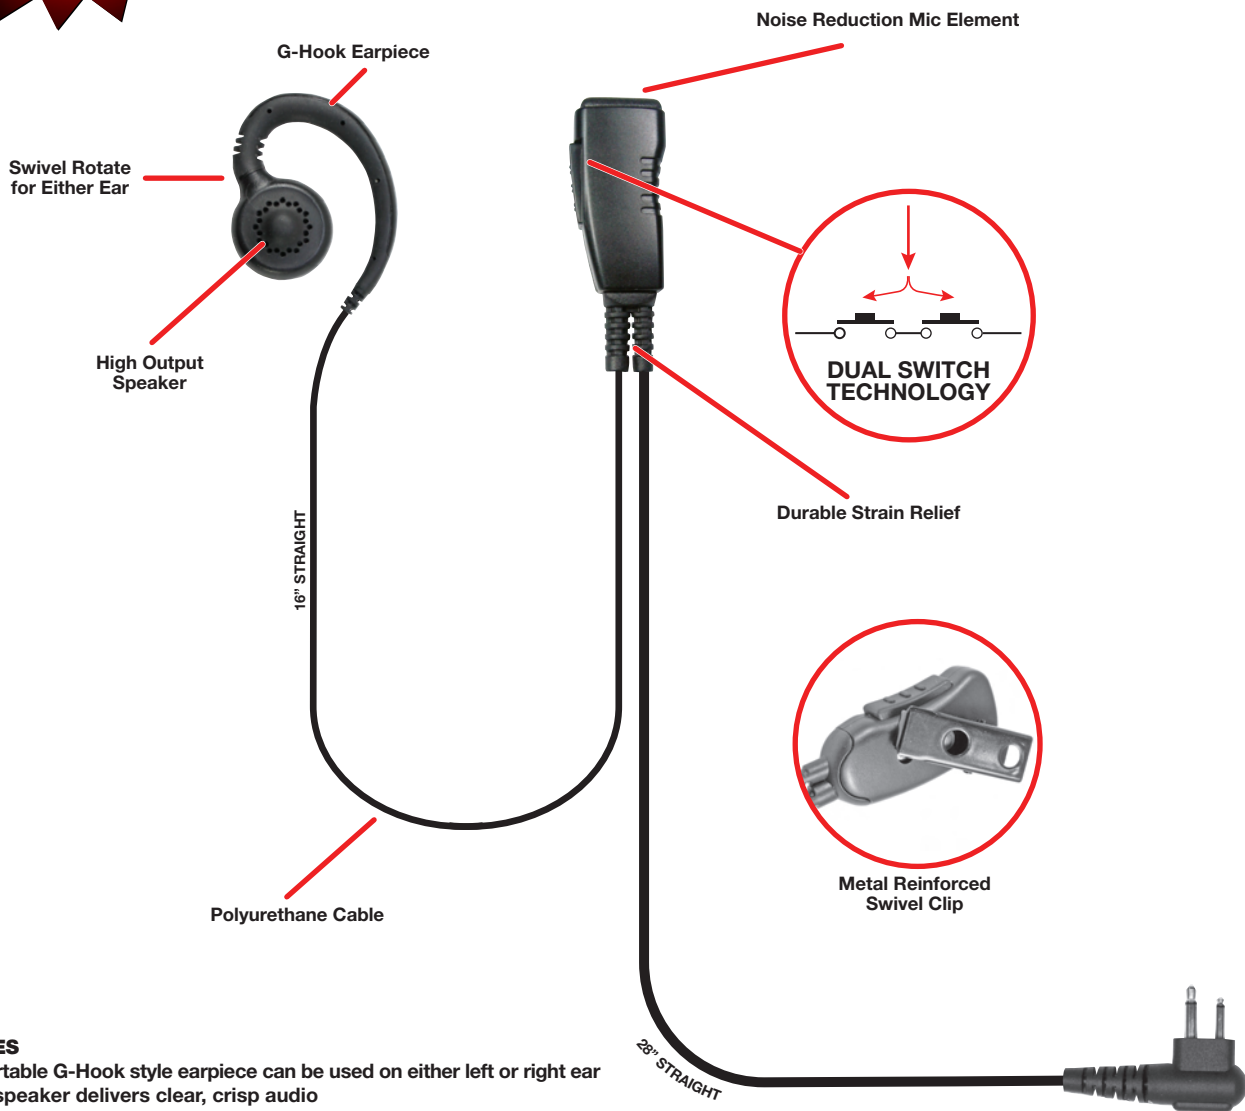

LMC-1GH SERIES PRO-GRADE LAPEL MICROPHONE WITH G-HOOK

Swivel earpiece

MSRP \$29.95
Only available in 1 and 2-pin versions

FEATURES

- Comfortable G-Hook style earpiece can be used on either left or right ear
- Large speaker delivers clear, crisp audio
- Speaker can be easily cleaned for comfort or hygiene
- Clip-on microphone unit includes PTT and stainless steel clip that rotates 360° for easy use
- Straight cables are very flexible and easy to use
- Molded strain reliefs help protect cables from excessive bending and pulling
- High quality speaker microphone delivers loud, crisp audio

COMING SOON - NEW MODEL TO FIT MOTOROLA CLP SERIES.

CURRENTLY AVAILABLE CONNECTORS (see pryme.com for full connector chart)

LMC-1GH01	Kenwood 2-pin and some HYT and Relm models
LMC-1GH03	Motorola 2-pin (side) and some HYT and Relm models
LMC-1GH03S	HYT 2-pin with locking screw
LMC-1GH22S	Vertex 1-pin (side) connector with 2 locking screws
LMC-1GH63	Motorola 1-pin radios such as SPIRIT & TALKABOUT & HYT TC-320