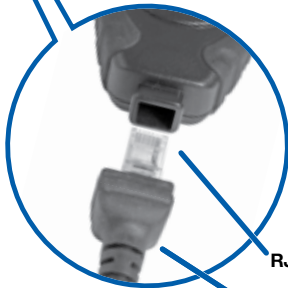

High Output Speaker

High Impact Water Resistant Polycarbonate Housing

Metal Reinforced Swivel Clip

Rubberized Grips Prevent Slippage

6" STRAIGHT

7" STRAIGHT

Heavy Duty Coiled Cable

12" COILED